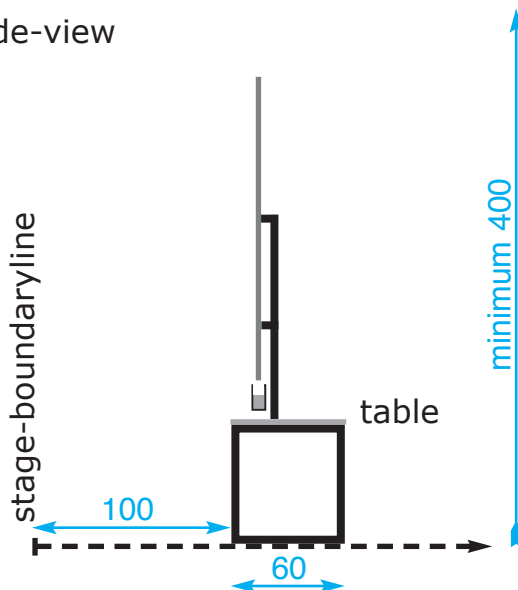

Goblin, Hans & Ballerina

Stage Requirements:

- stage size:
wide 5,0 m, deep 3,5 m (minimum)
- height under grill 4,0 m (minimum)
- room which can be darkened
- black or dark stage background
- lightning-system (lightnig-sheet)
- sound-system (stereo) with
MD- or CD-player
- Two speakers in the background
of the stage
- 2 shabby old buckets (ca 7 litres)
- set-up time: ca 180 min
- strike time: ca 90 min

On arrival day, the stage is to be found clear from any other props or equipment not related to the production

side-view

front-view

if you wish more information, share your comments and suggest alterations please do not hesitate in contacting us