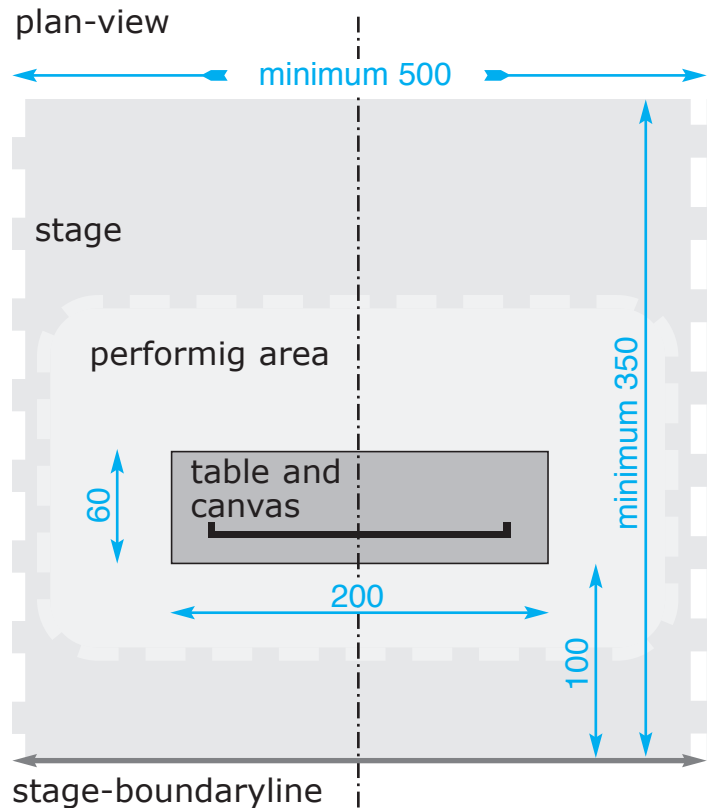

Goblin, Hans & Ballerina

Stage Requirements:

- stage size:
wide 5,0 m, deep 3,5 m (minimum)
- height under grill 4,0 m (minimum)
- room which can be darkened
- black or dark stage background
- lightning-system (lightnig-sheet)
- sound-system (stereo) with
MD- or CD-player
- Two speakers in the background
of the stage
- 2 shabby old buckets (ca 7 litres)
- set-up time: ca 180 min
- strike time: ca 90 min

On arrival day, the stage is to be found clear from any other props or equipment not related to the production

side-view

front-view

if you wish more information, share your comments and suggest alterations please do not hesitate in contacting us