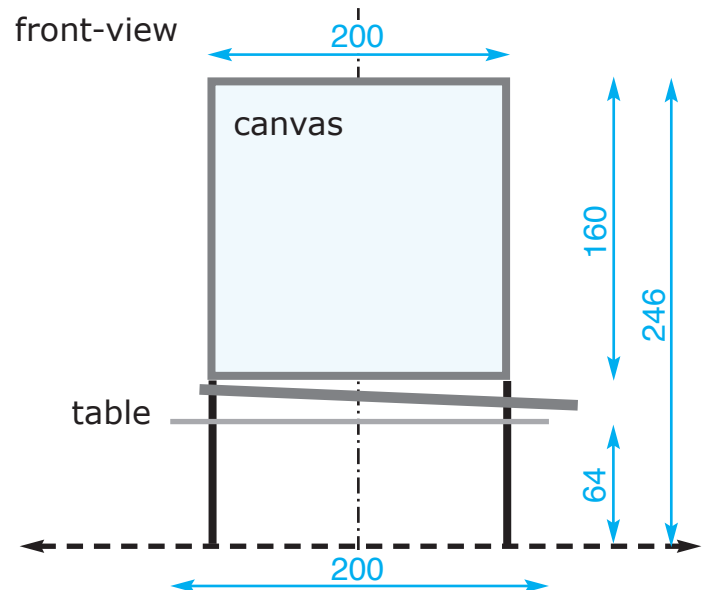

Goblin, Hans & Ballerina

Stage Requirements:

- stage size:
wide 5,0 m, deep 3,5 m (minimum)
- height under grill 4,0 m (minimum)
- room which can be darkened
- black or dark stage background
- lightning-system (lightnig-sheet)
- sound-system (stereo) with
MD- or CD-player
- Two speakers in the background
of the stage
- 2 shabby old buckets (ca 7 litres)
- set-up time: ca 180 min
- strike time: ca 90 min

On arrival day, the stage is to be found clear from any other props or equipment not related to the production

side-view

front-view

if you wish more information, share your comments and suggest alterations please do not hesitate in contacting us